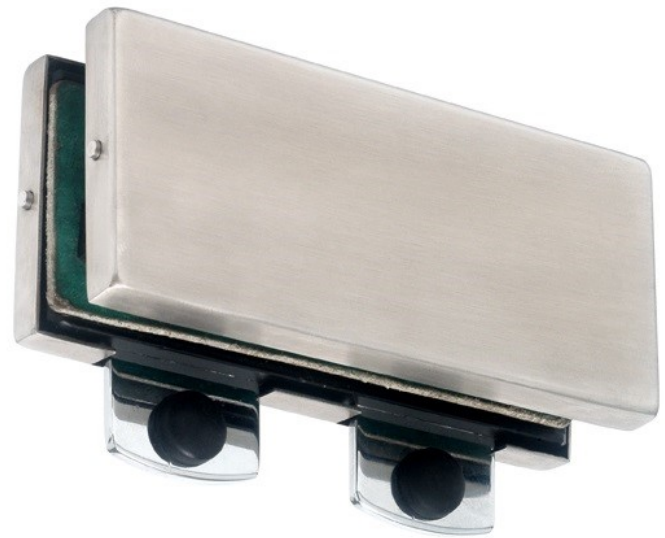

FPF70 Overpanel Connector Patch

Finish Options

* Other finish options available to special order, please enquire for details.

- 2 x Stop Inserts
- Suits 10 & 12mm Glass
- Covers manufactured from Grade 304 Stainless Steel

Dimensions

Glass Preparation