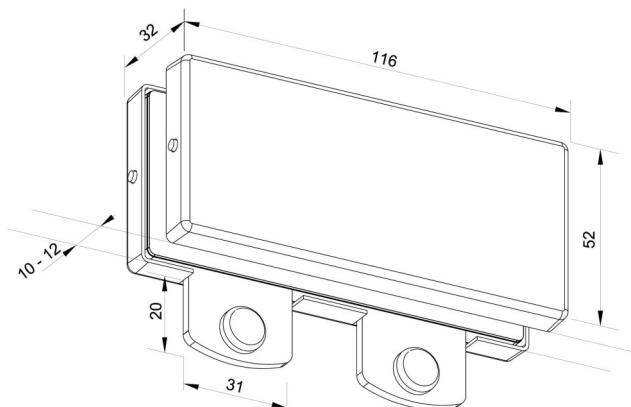

FPF70 Overpanel Connector Patch

Finish Options

* Other finish options available to special order, please enquire for details.

- 2 x Stop Inserts
- Suits 10 & 12mm Glass
- Covers manufactured from Grade 304 Stainless Steel

Dimensions

Glass Preparation